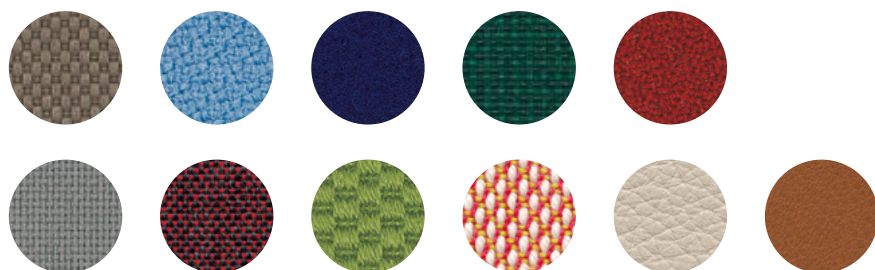

The contours of the seat shell, armrests and base frame coordinate with each other perfectly, making the chair easy to combine with a variety of table shapes. And what's more, with high-luster-polished or black-coated frame surfaces and the wide range of upholstery materials and colors, 227 range is an ideal match for a whole range of interior design concepts.

Armrests

matte black

Upholstery materials

47 Nova | 54 Pitch | 60 Blend | 62 Bond | 63 Auris |
66 Lona | 68 Kvadrat Remix 2 | 69 Granite | 91 Kvadrat Steelcut Trio 3 | 74 leather | 87 leather
You can find all upholstery materials and additional colors in our media center.